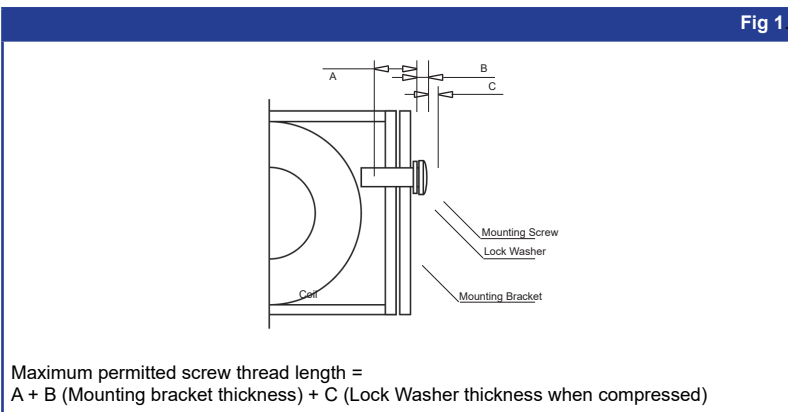

Durakool Series	Contact Configuration	Bracket Style			Maximum Screw Thread Length (A) (mm) See Fig.1
		W	1L or 2L	2P	
DSC08	SPST-NO	☑	☑		5.5
DSC10	SPST-NO	☑	☑		5.5
DSC12	SPDT	☑		☑	5.5
DSC12	SPST-NO	☑	☑	☑	5.5
DSC12	DPDT	☑			5.5
DSC12	DPST-NO	☑	☑	☑	5.5
DSC15	SPST-NO	☑	☑	☑	5.5
DSC15	DPDT	☑			5.5
DSC20	SPDT	☑	☑	☑	7.0
DSC20	DPDT	☑	☑		7.0
DSC20	SPST-NO	☑	☑	☑	7.0
DSC20	DPST-NO	☑	☑	☑	7.0
DSC25	SPST-NO		☑	☑	5.5
DSC30	SPST-NO		☑	☑	7.0
DSC30M	SPST-NO	☑	☑	☑	7.0
DSC40	SPDT	☑	☑		5.5
DSC40	DPDT	☑	☑		5.5
DSC40	SPST-NO	☑	☑		5.5
DSC50	SPST-NO		☑	☑	7.0
DSC60	SPST-NO		☑	☑	7.0
DSC80	SPST-NO		☑	☑	7.0
DSC100	SPST-NO				7.0
DSC120	SPST-NO				7.0
DSC150	SPST-NO	Busbar mounted (no mounting holes in frame)			
DSC180	SPST-NO				
DSC200	SPST-NO				

All dimensions in mm