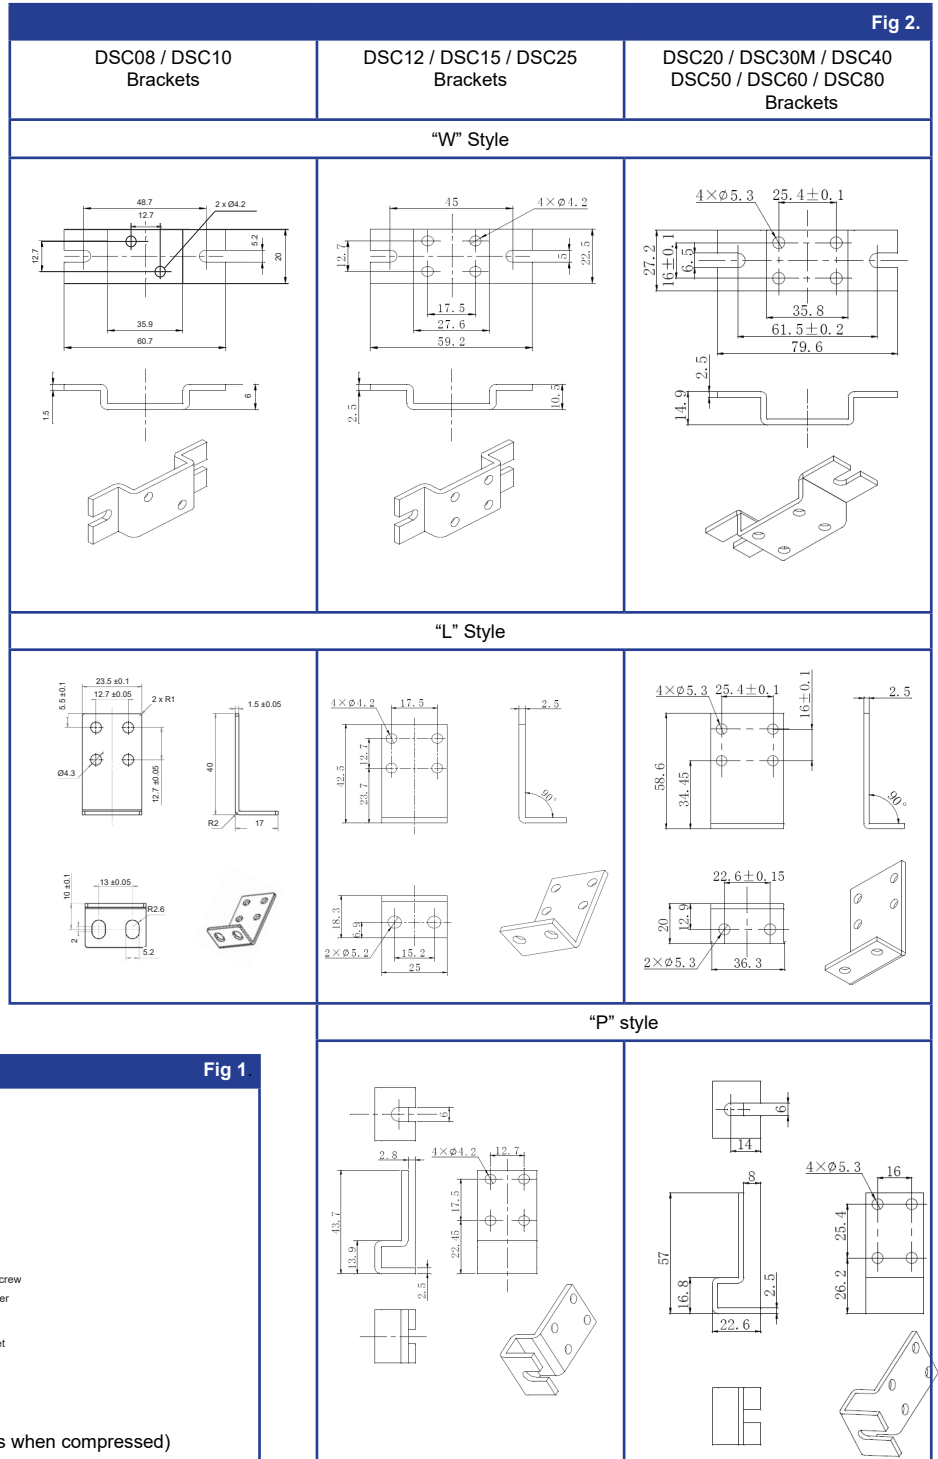

Durakool Series	Contact Configuration	Bracket Style			Maximum Screw Thread Length (A) (mm) See Fig.1
		W	1L or 2L	2P	
DSC08	SPST-NO	☑	☑		5.5
DSC10	SPST-NO	☑	☑		5.5
DSC12	SPDT	☑		☑	5.5
DSC12	SPST-NO	☑	☑	☑	5.5
DSC12	DPDT	☑			5.5
DSC12	DPST-NO	☑	☑	☑	5.5
DSC15	SPST-NO	☑	☑	☑	5.5
DSC15	DPDT	☑			5.5
DSC20	SPDT	☑	☑	☑	7.0
DSC20	DPDT	☑	☑		7.0
DSC20	SPST-NO	☑	☑	☑	7.0
DSC20	DPST-NO	☑	☑	☑	7.0
DSC25	SPST-NO		☑	☑	5.5
DSC30	SPST-NO		☑	☑	7.0
DSC30M	SPST-NO	☑	☑	☑	7.0
DSC40	SPDT	☑	☑		5.5
DSC40	DPDT	☑	☑		5.5
DSC40	SPST-NO	☑	☑		5.5
DSC50	SPST-NO		☑	☑	7.0
DSC60	SPST-NO		☑	☑	7.0
DSC80	SPST-NO		☑	☑	7.0
DSC100	SPST-NO				7.0
DSC120	SPST-NO				7.0
DSC150	SPST-NO	Busbar mounted (no mounting holes in frame)			
DSC180	SPST-NO				
DSC200	SPST-NO				

All dimensions in mm